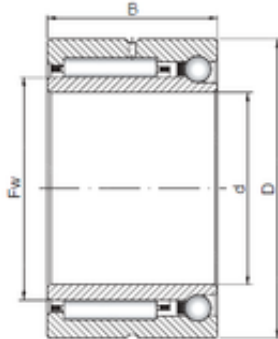

35 mm x 55 mm x 27 mm Bore Diameter (mm)
ISO NKIA 5907 complex bearings

Bearing No. NKIA 5907

Size	35x55x27 mm
Bore Diameter	35 mm
Outer Diameter	55 mm
Width	27 mm
d	35 mm
Fw	42 mm
D	55 mm
B	27 mm
C	27 mm

NKIA 5907 Bearing 2D drawings and 3D CAD models